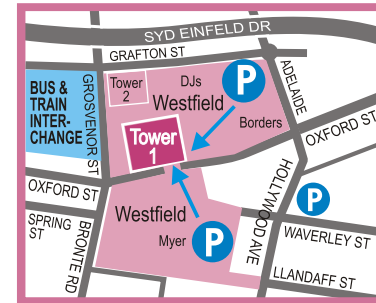

2008

(02) 9389 1177

Our success is your baby

www.fertilityeast.com.au

EASTERN SUBURBS

BONDI JUNCTION

520 OXFORD ST, WESTFIELD TOWER 1

Patient Convenience

Fertility East is a completely purpose built fertility clinic. Its IVF laboratories and clinic, on the 26th floor of Westfield Tower 1, are in the heart of Bondi Junction and accessible via the shopping centre. The day surgery, where patients have their egg retrieval procedures, is located in the same building on level 19. This enables couples to be treated for all fertility needs including ultrasounds, blood & semen analysis plus IVF and ICSI procedures in the one location. Ease of parking or public transport and the total anonymity of a shopping centre location are other benefits of undertaking your treatment at Fertility East.

Parking

There is easy access to Tower 1 from all Westfield parking levels. There are two carpark entrances, Grafton St. and Hollywood Ave. The easiest access to Tower 1 is via the Coles/Myer Carpark entrance from Hollywood Ave Upper Level Parking (R1). From parking level R1 take the walk-bridge across Oxford Street directly to the Tower 1 lifts, on Retail Level 6 of the Westfield Shopping Centre.

Public Transport & Taxis

The Bondi Junction Bus and Train Interchange on the corner of Grosvenor St. and Grafton St. is opposite Westfield. Trains link from Central, Town Hall and Martin Place stations on the Eastern Suburbs line. A taxi rank is in Grosvenor St. beside Westfield entrance.